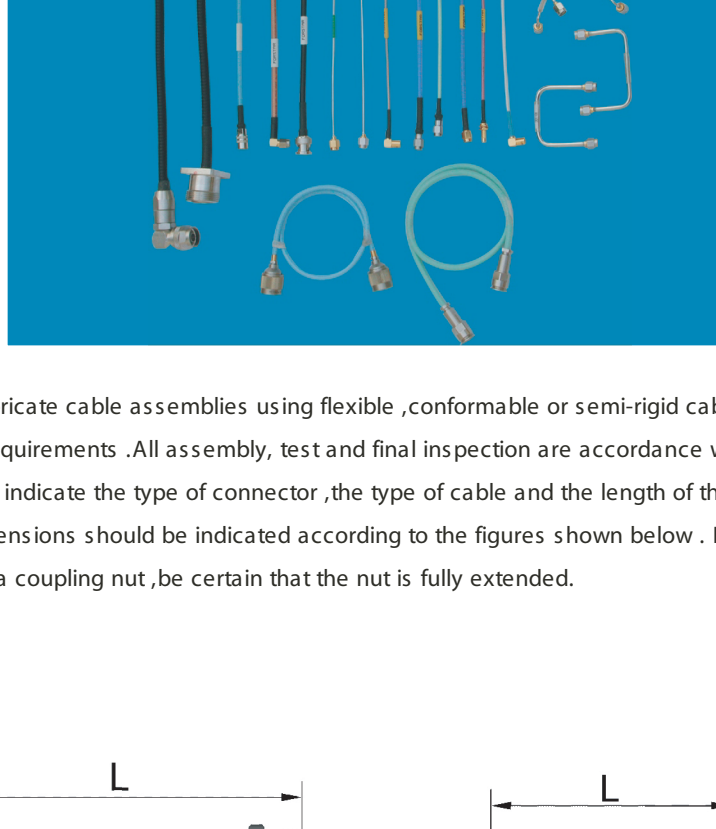

RF COAXIAL CABLE ASSEMBLIES

CLEC can fabricate cable assemblies using flexible, conformable or semi-rigid cable according to customers' requirements. All assembly, test and final inspection are accordance with IEC 966-1-4. If order, please indicate the type of connector, the type of cable and the length of the finished assembly. Dimensions should be indicated according to the figures shown below. If the straight connector has a coupling nut, be certain that the nut is fully extended.